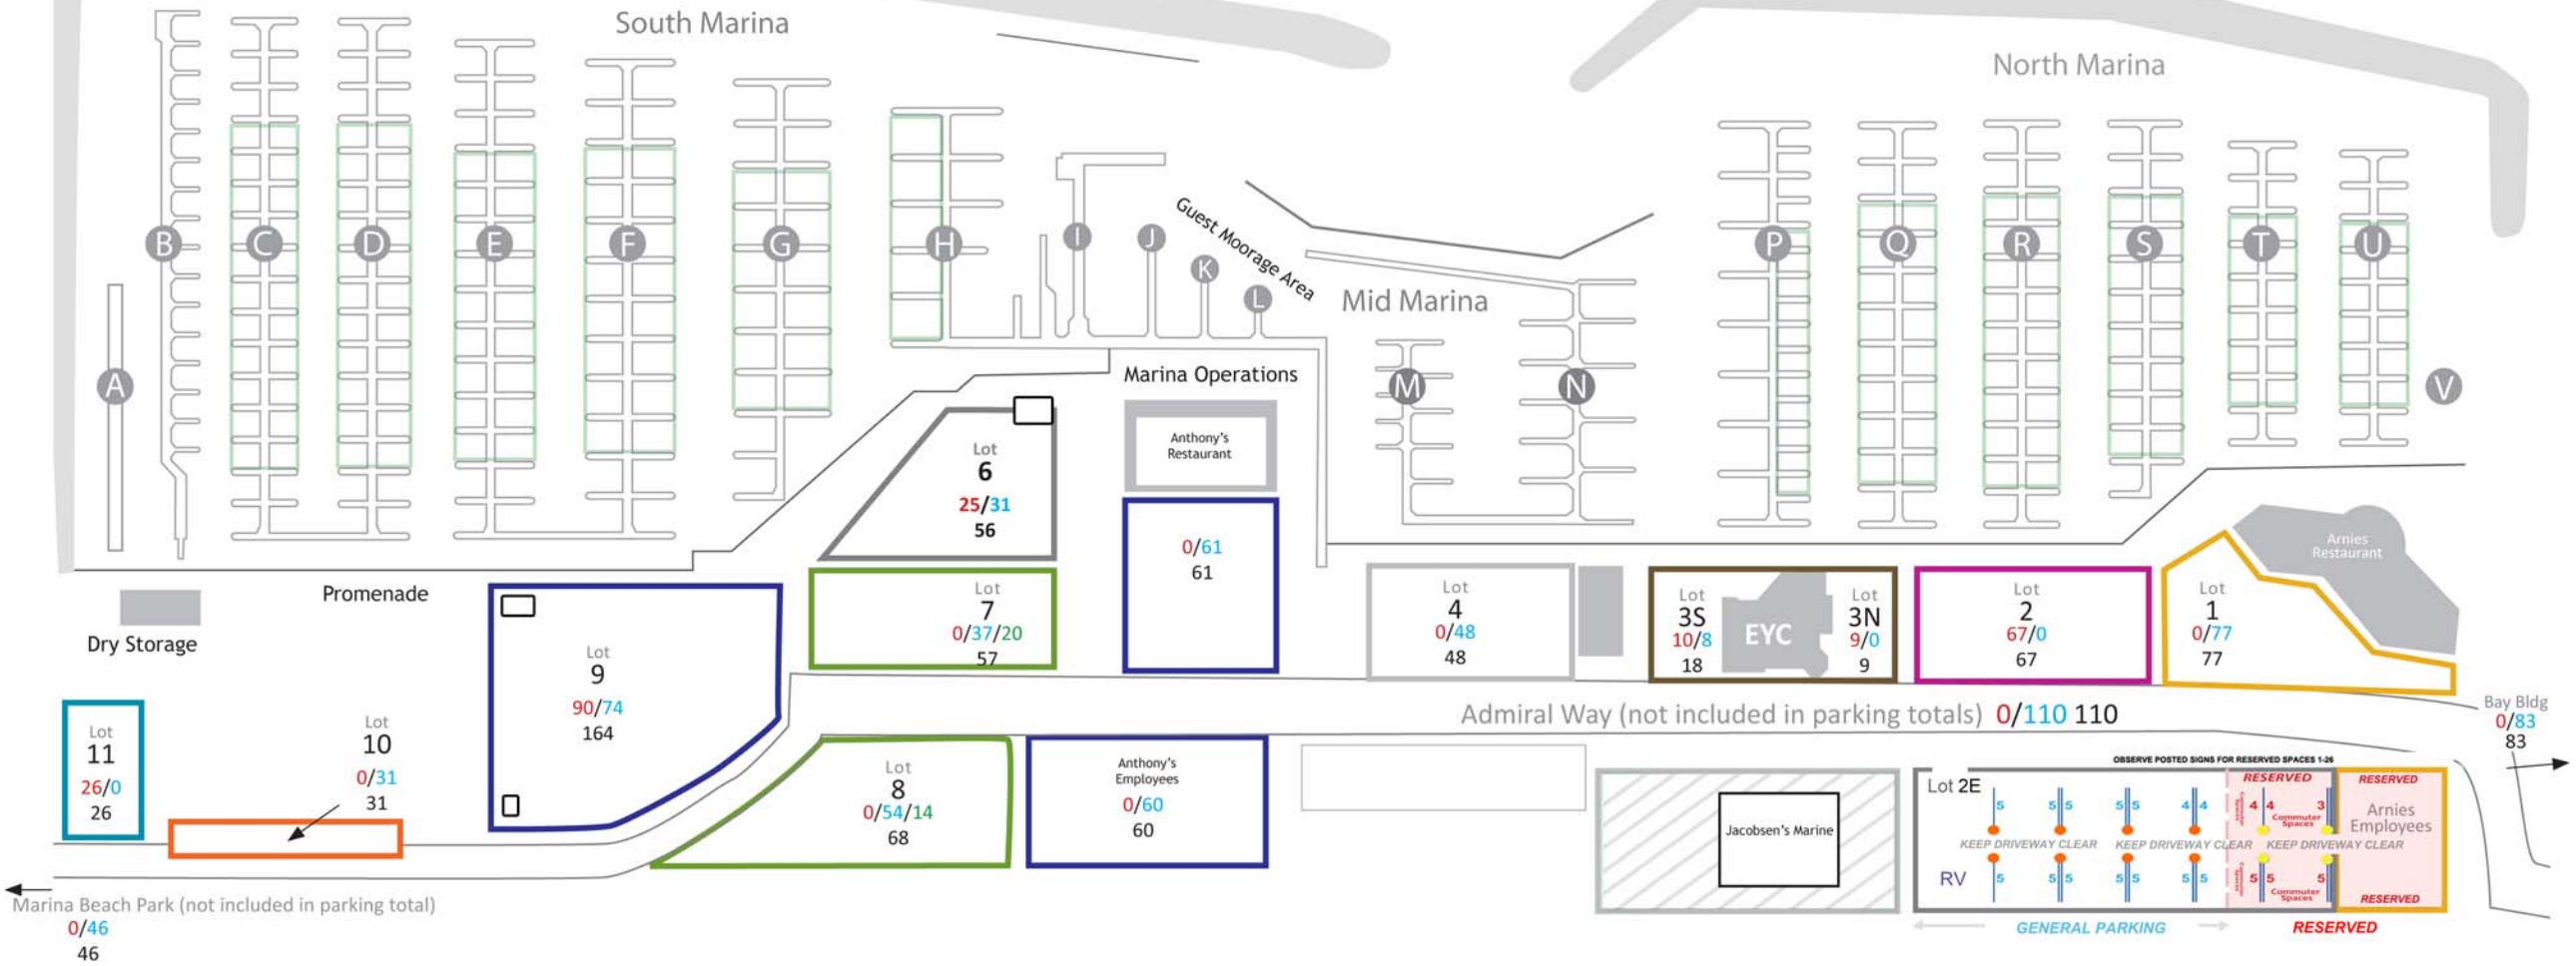

Port of Edmonds Parking Map

Legend

Tenant / Visitor / Trailer / RV
Total spaces

Total Tenant Spaces: 227

Total Visitor Spaces: 584

Vehicle/Trailer Spaces: 34
Lot 7 & 8

Grand total: 845

336 Admiral Way, Edmonds WA
425-775-4588 • Fax 425-670-0583
www.portofedmonds.org
Lat 47° 48' 41" Long 122° 22' 57"