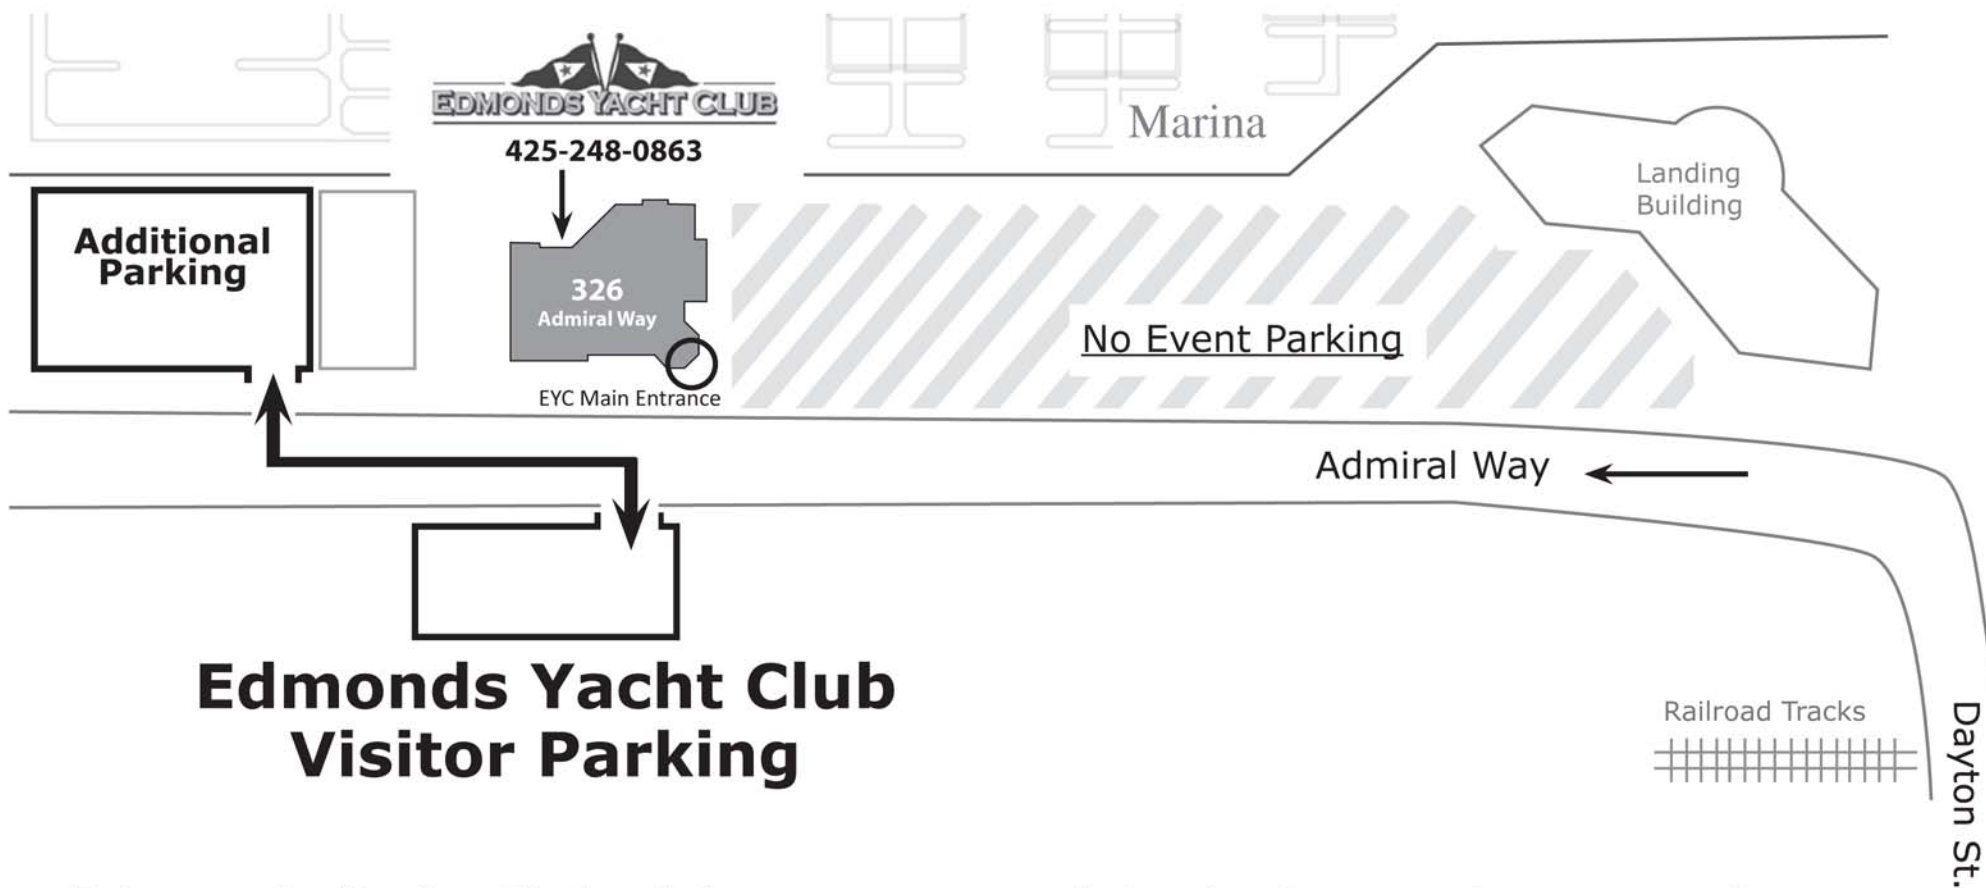

PORT OF EDMONDS EDMONDS YACHT CLUB VISITOR PARKING MAP

Edmonds Yacht Club visitors must park in designated areas only.
Violators subject to tow and fine.